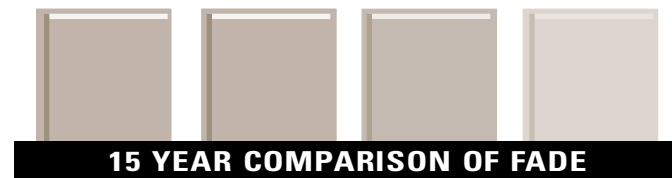

Technicians have developed a way to use this tough acrylic technology on the surface of **Sagebrush** premium colors. The result? A vinyl siding product that is virtually fade-free!

COLORHOLD®
Styled for Living. Designed for Life

ORIGINAL SIDING COLOR	SAGEBRUSH SUPER PREMIUM VINYL SIDING - AFTER 3 YEARS OF EXPOSURE	SAGEBRUSH SUPER PREMIUM VINYL SIDING - AFTER 15 YEARS OF EXPOSURE	STANDARD VINYL SIDING - AFTER 3 YEARS OF EXPOSURE
[Swatch]	[Swatch]	[Swatch]	[Swatch]